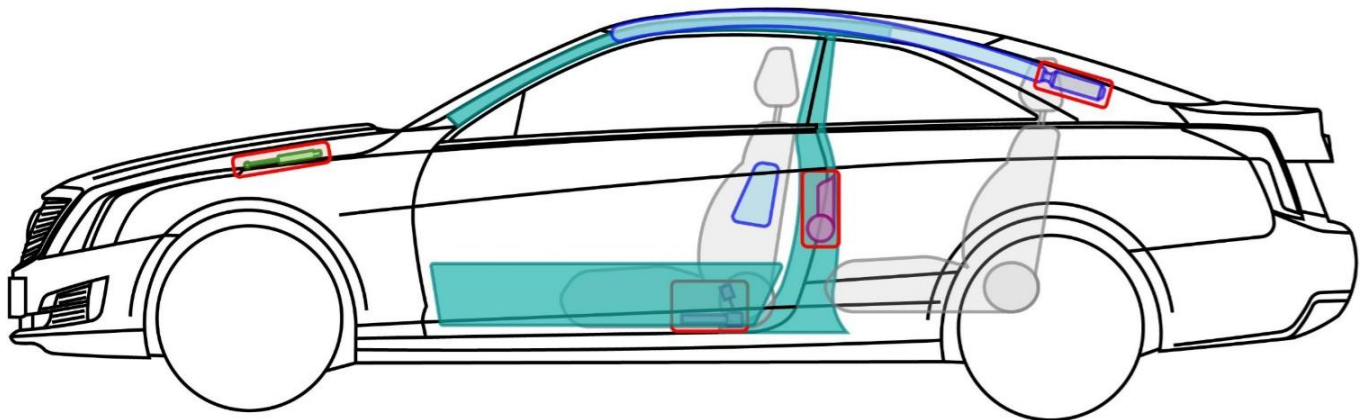

ATS Coupe

Coupe

Year of production 2014 →

Cadillac

Legend

	Airbag		Stored gas inflator		Seat belt pretensioner		SRS control unit		Pedestrian protection active system
			Gas strut / Preloaded spring		High strength zone				
	Battery low voltage				Fuel tank				