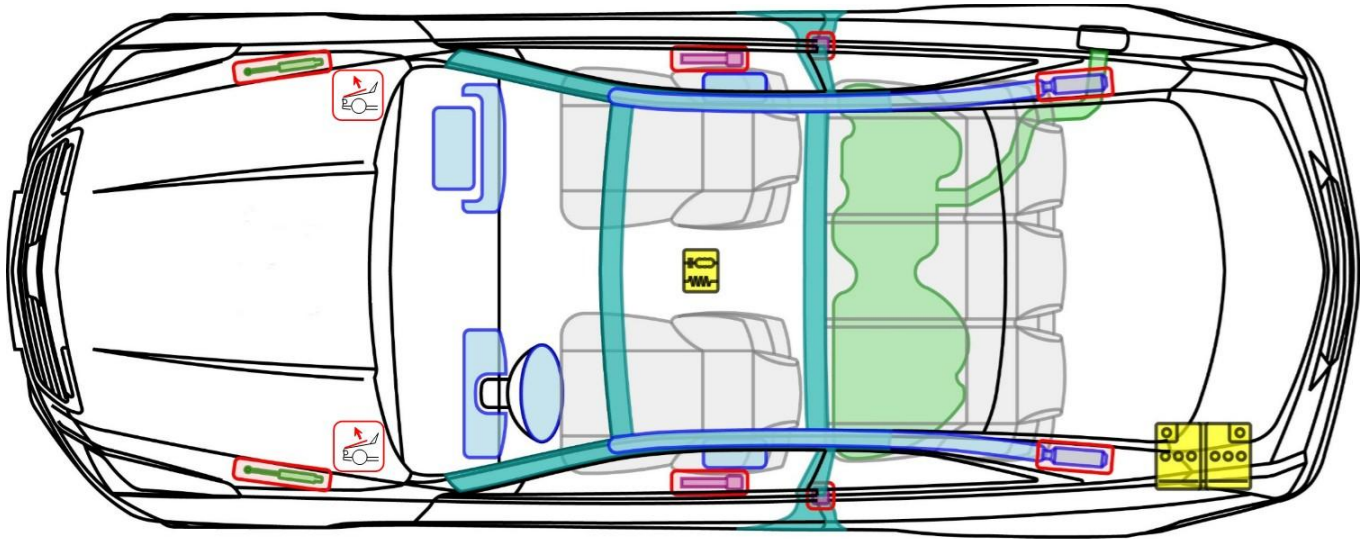

ATS Coupe

Coupe

Year of production 2014 →

Cadillac

Legend

	Airbag		Stored gas inflator		Seat belt pretensioner		SRS control unit		Pedestrian protection active system
			Gas strut / Preloaded spring		High strength zone				
	Battery low voltage				Fuel tank				