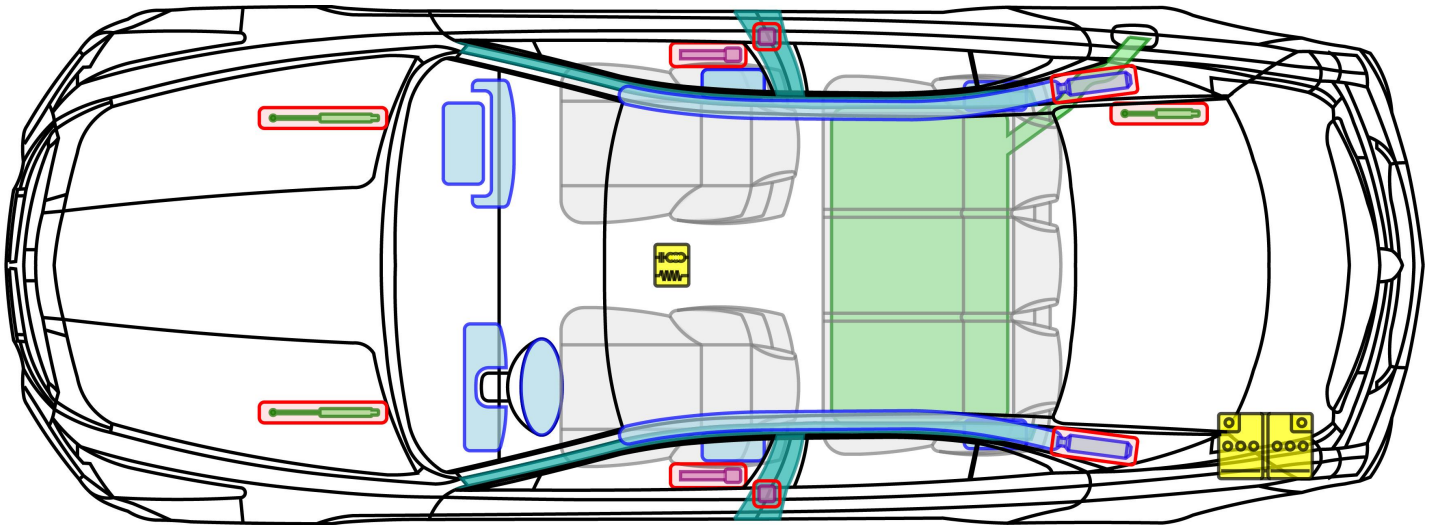

## Legend

	Airbag		Body reinforcement		Control unit
	Gas generator		Rollover protection		12V battery
	Belt tensioner		Gas damper		Fuel tank

FRS-ID: 01 - 150 - 0002

Version 2.0 / 2014