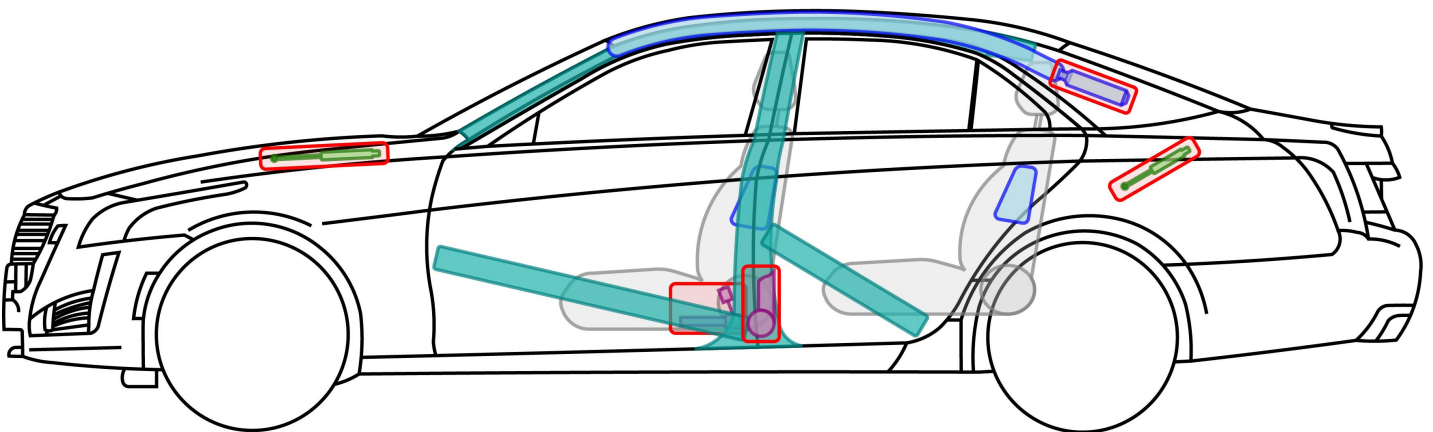

# CTS

4-door

Year of manufacture 2014 →

## Legend

	Airbag		Body reinforcement		Control unit
	Gas generator		Rollover protection		12V battery
	Belt tensioner		Gas damper		Fuel tank

FRS-ID: 01 - 150 - 0002

Version 2.0 / 2014