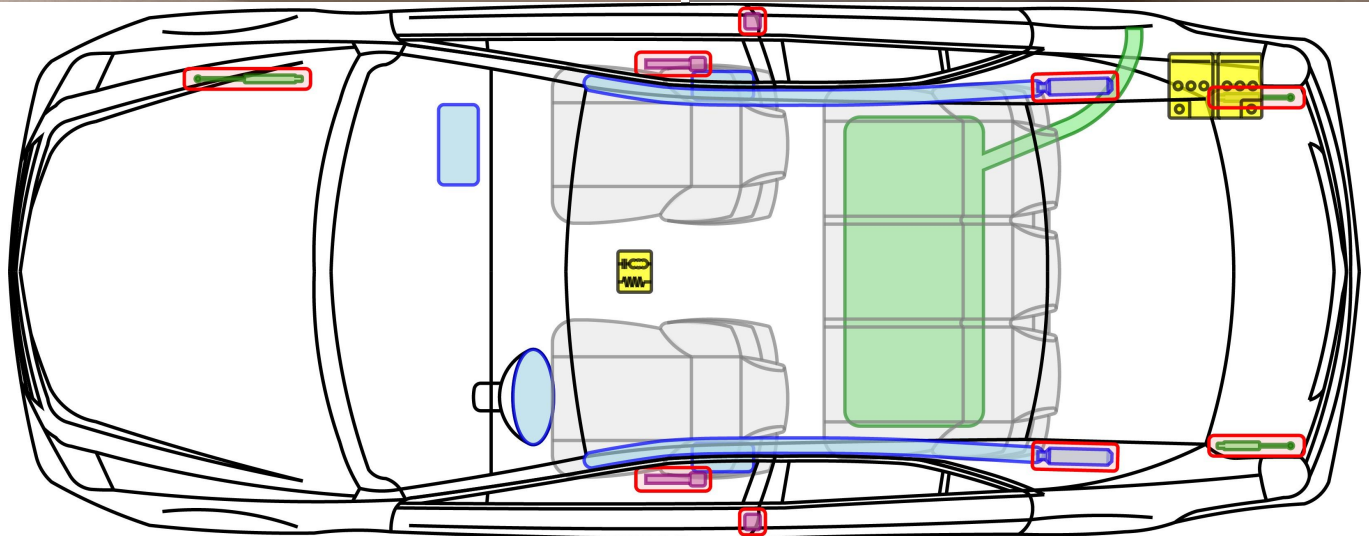

CTS

4-door

Year of production 2008 →

Cadillac

Legend

	Airbag		Stored gas inflator		Seat belt pretensioner		SRS control unit		
			Gas strut / Preloaded spring		High strength zone				
	Battery low voltage				Fuel tank				