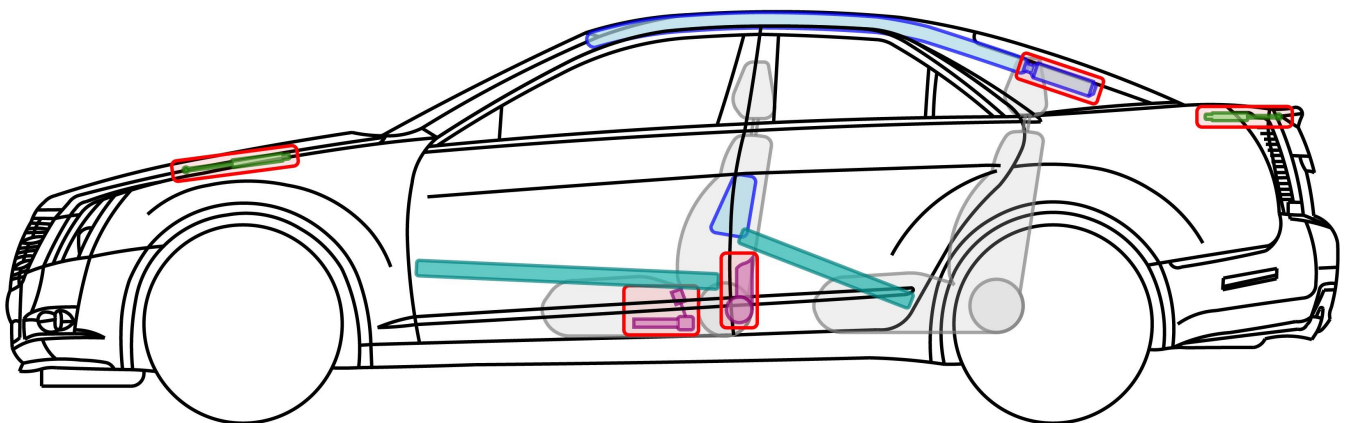

CTS

4-door

Year of production 2008 →

Cadillac

Legend

	Airbag		Stored gas inflator		Seat belt pretensioner		SRS control unit		
			Gas strut / Preloaded spring		High strength zone				
	Battery low voltage				Fuel tank				