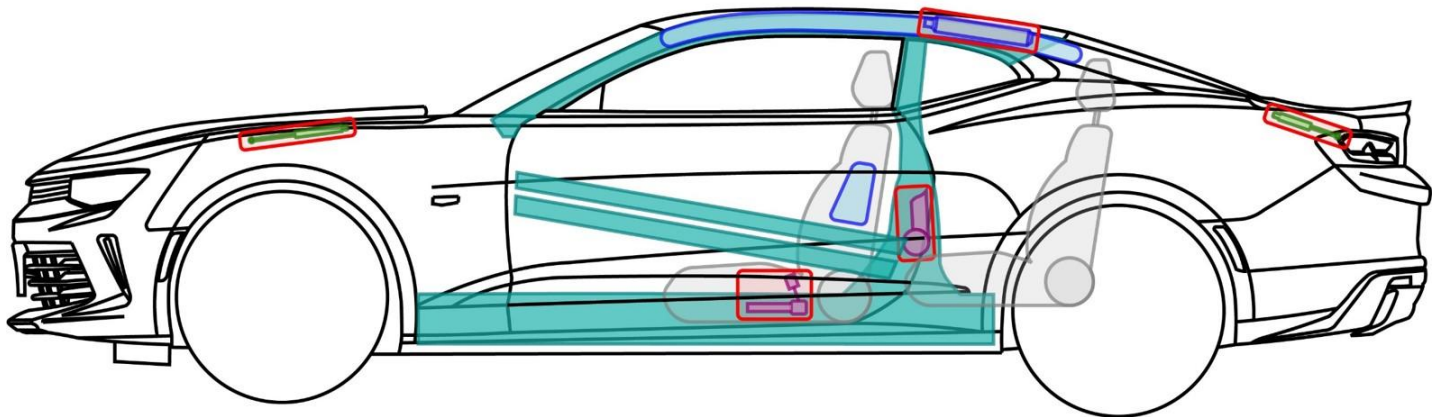

Camaro

Coupe

Year of production 2016 →

CHEVROLET

Legend

| | | | | | | | | | |
|--|---------------------|--|------------------------------|--|------------------------|--|------------------|--|-------------------------------------|
| | Airbag | | Stored gas inflator | | Seat belt pretensioner | | SRS control unit | | Pedestrian protection active system |
| | | | Gas strut / Preloaded spring | | High strength zone | | | | |
| | Battery low voltage | | | | Fuel tank | | | | |
| | | | | | | | | | |