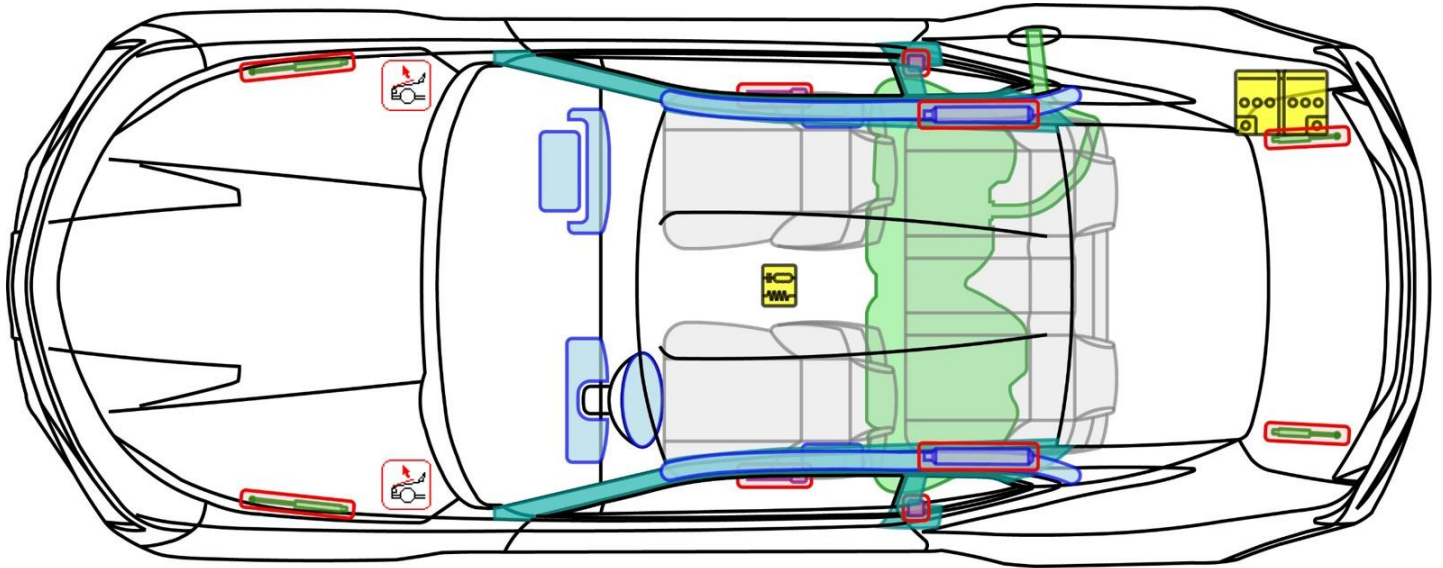

Camaro

Coupe

Year of production 2016 →

CHEVROLET

Legend

| | | | | | | | | | |
|--|---------------------|--|------------------------------|--|------------------------|--|------------------|--|-------------------------------------|
| | Airbag | | Stored gas inflator | | Seat belt pretensioner | | SRS control unit | | Pedestrian protection active system |
| | | | Gas strut / Preloaded spring | | High strength zone | | | | |
| | Battery low voltage | | | | Fuel tank | | | | |
| | | | | | | | | | |